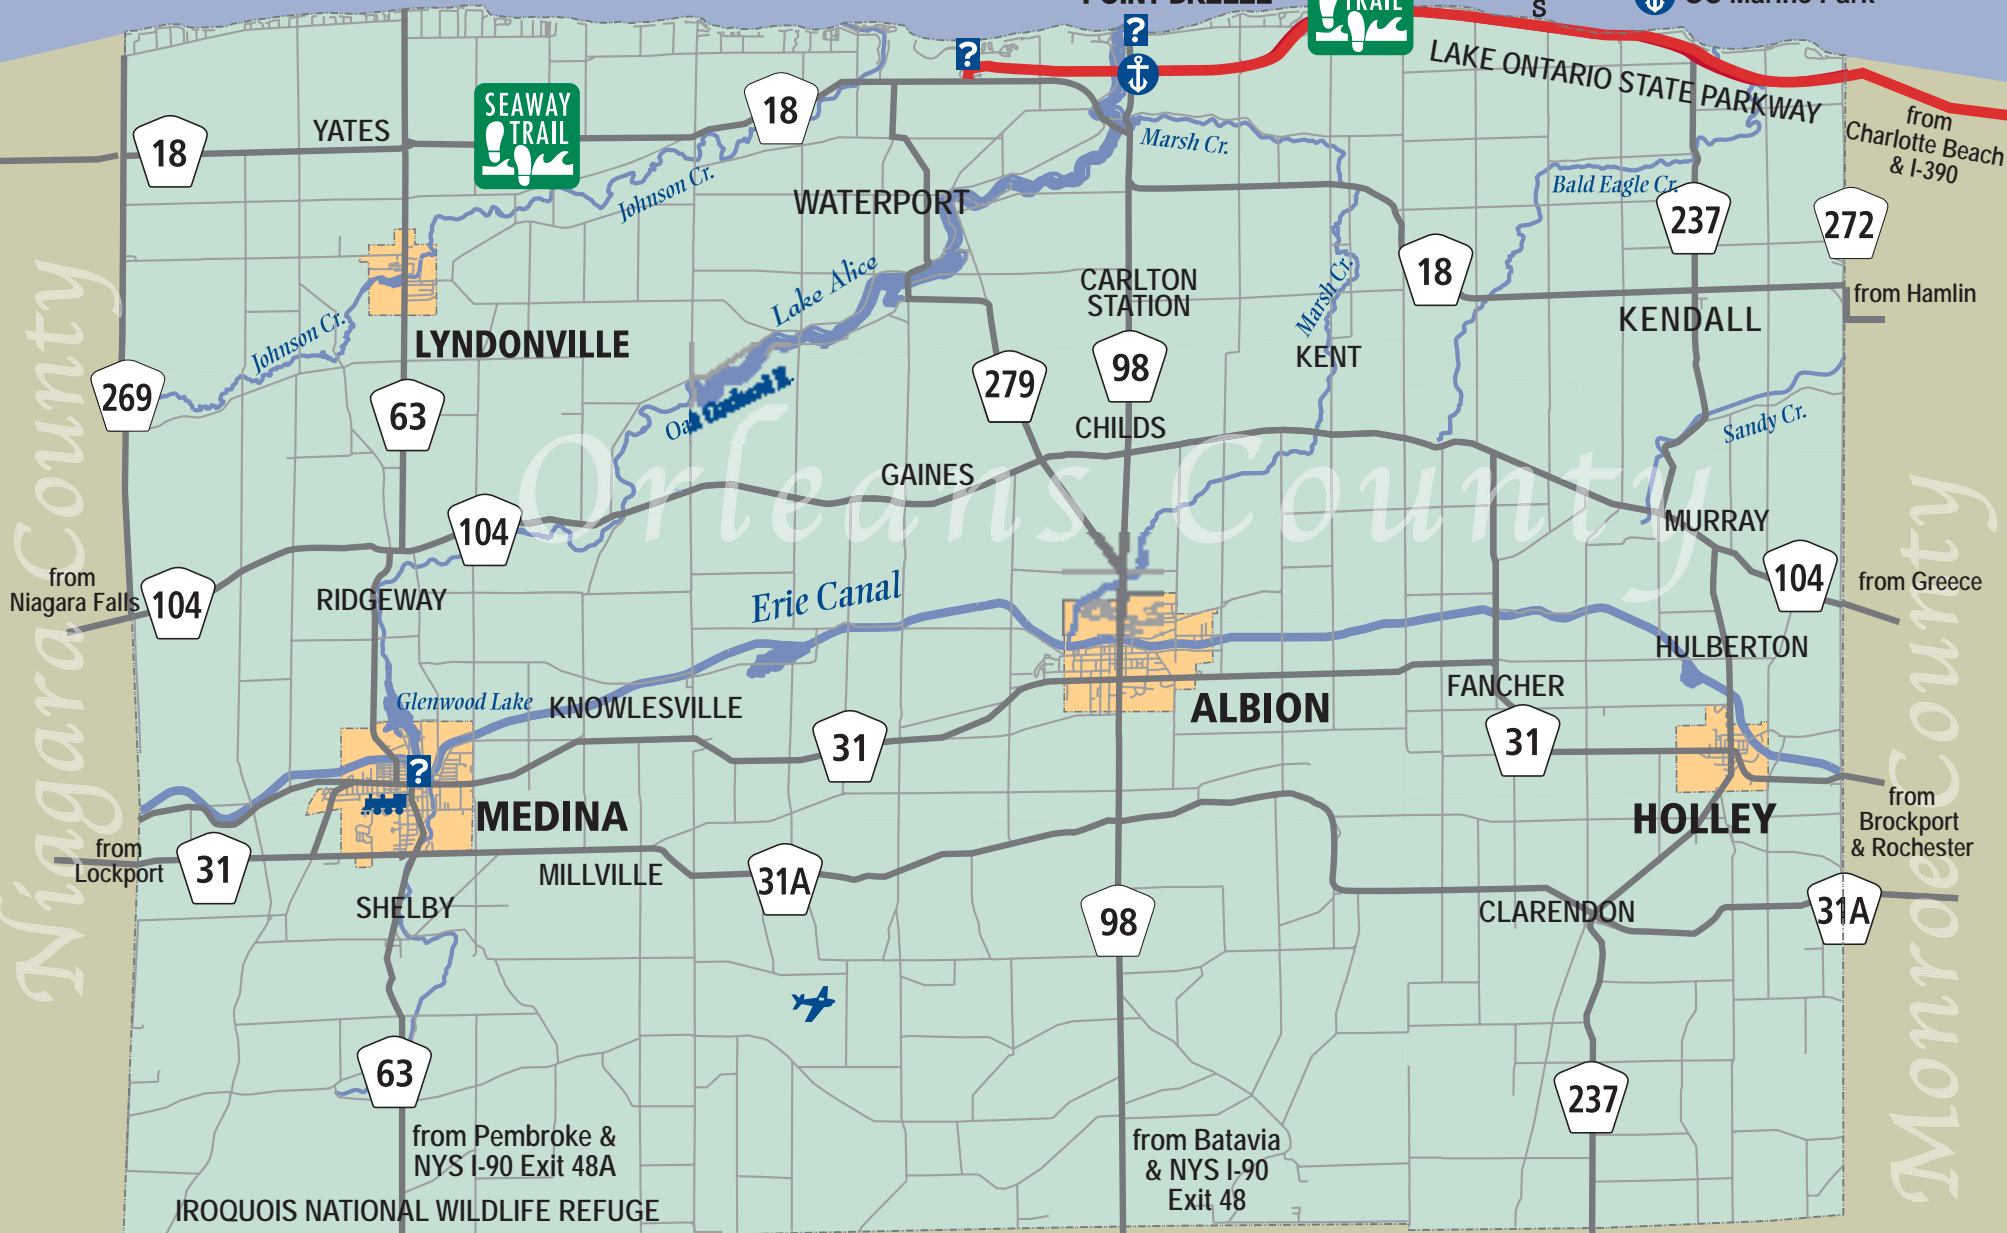

# LAKE ONTARIO

Visitors Center

? Information Kiosk

⚓ OC Marine Park

from Buffalo

from Pembroke & NYS I-90 Exit 48A

from Batavia & NYS I-90 Exit 48

from Charlotte Beach & I-390

from Hamlin

from Greece

from Brockport & Rochester

Niagara County

Monroe County

Genesee County